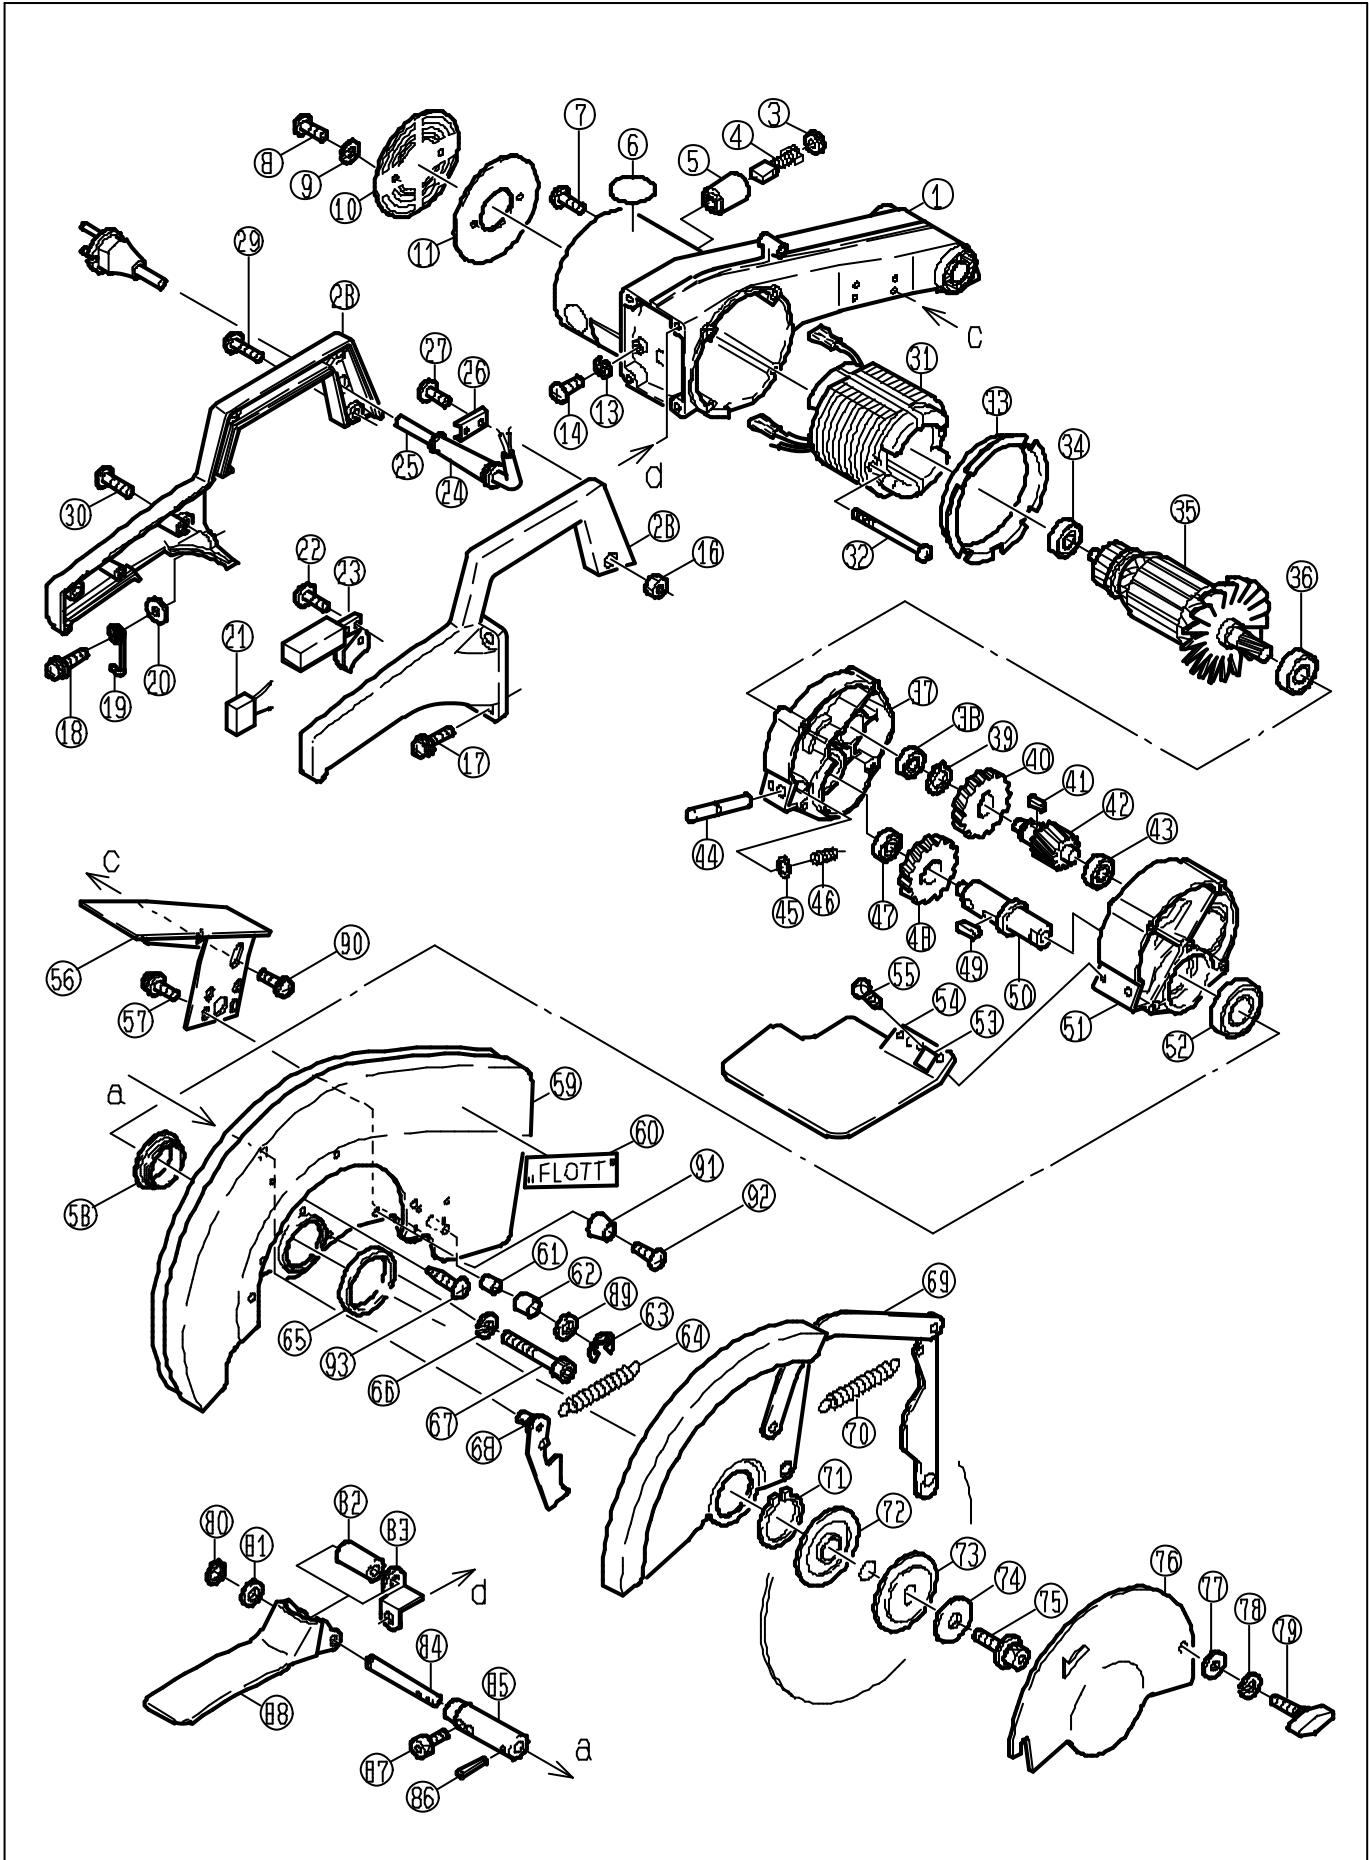

STEEL CUTTING SAW

KKS-305M

STEEL CUTTING SAW

KKS-305M